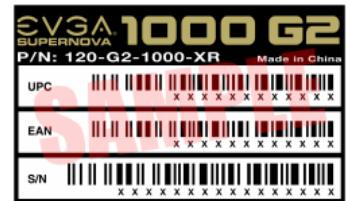

Purchase any of the following products at [bhphotovideo.com](http://bhphotovideo.com) and receive a rebate card by mail

Product Description	UPC	Amount Rebate Limit
220-G2-0550-Y1 EVGA SuperNOVA 550 G2 80+ GOLD	843368034801	\$10 1
220-G3-0550-Y1 EVGA SuperNOVA 550 G3 Power Supply	843368042547	\$10 1
210-GQ-0650-V1 EVGA 650 GQ 80+ GOLD	843368035709	\$10 1
120-G1-0650-XR EVGA SuperNOVA 650 G1 80+ GOLD	843368030919	\$20 1
123-GM-0650-Y1 EVGA GM 650 Watt 80PLUS Gold Power Supply	843368056377	\$10 1
120-GP-0650-X1 EVGA G1+ 650 Watt 80PLUS Gold Power Supply	843368048495	\$10 1
220-G2-0650-Y1 EVGA SuperNOVA 650 G2 80+ GOLD	843368034894	\$10 1
220-G3-0650-Y1 EVGA SuperNOVA 650 G3 Power Supply	843368042585	\$10 1
220-P2-0650-X1 EVGA SuperNOVA 650 P2 80+ PLATINUM	843368034719	\$10 1
120-GP-0750-X1 EVGA G1+ 750 Watt 80PLUS Gold Power Supply	843368048532	\$20 1
220-G2-0750-XR EVGA SuperNOVA 750 G2 80+ GOLD	843368027407	\$20 1
210-PQ-0750-X1 EVGA SuperNOVA 750 PQ, 80 Plus PLATINUM 750W	843368050146	\$20 1
220-P2-0750-X1 EVGA SuperNOVA 750 P2 80+ PLATINUM	843368034726	\$20 1

### How to Claim Your Rebate card

1. Purchase any of the products listed above between 11/09/2018 and 12/13/2018 at participating retailers found at [evgarebate.com](http://evgarebate.com).
2. Go to [evgarebate.com](http://evgarebate.com) and enter the promotion number **86250**.
3. Fill out and print the registration form for this promotion.
4. Cut out and enclose the ORIGINAL UPC code from the product packaging. An example of a UPC code can be found at the right of these instructions.
5. Enclose a copy of the sales receipt dated between 11/09/2018 and 12/13/2018 indicating your qualifying purchase.
6. Mail all of these items to the address noted on the registration form. Submission must be postmarked within 30 days of purchase in order to qualify. **Do NOT use this form for submittal as it is for instructions and information only.**