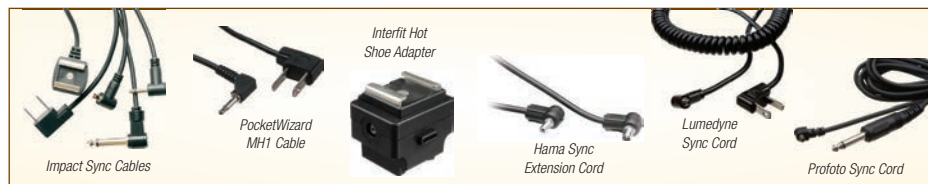

SYNC CORDS

Bowens PC to male 1/4" phone (<i>BOSC4Q</i>).....	31.00
Cactus CA-400 Coiled PC Sync Cable (<i>CALASYSCA400</i>).....	8.95
Dot Line Hot shoe adapter with PC cord (<i>DODLO136</i>).....	Log-on
Dot Line Speedlite foot adapter (<i>DOSSA</i>).....	Log-on
Dynalite 0315X, 15' (<i>DYSC15</i>).....	22.89
Dynalite 1/4" Phono to PC, 16' (<i>DY0316X</i>).....	23.95
Kaiser Hot shoe to PC adapter (<i>KAHSPCA</i>).....	18.99
Kaiser PC to hot shoe adapter (<i>KAPCHSAQ</i>).....	25.25
Kaiser Leica flash adapter, PC adapter (<i>KALFA</i>).....	29.99
Nisha Hotshoe to male mini with 16" cord (<i>NIHTS1635</i>).....	21.95
Novatron Household to PC male 15' straight (<i>NOESC15</i>).....	19.95
Profoto 16' synchro cable (<i>PRSC16</i>).....	37.00
Profoto Sync cable for D1 monolith (<i>PRSCD1</i>).....	21.00
Quantum Radio Slave 2, PC male to mini (<i>QUESC1RS2T</i>).....	31.95
Quantum Qflash to Radio Slave 2 transmitter (<i>QUSCHHMQF</i>).....	32.00
RPS Lighting 1/4"-F Mono to 1/8"-M Mini (<i>RPRS8610</i>).....	5.95
RPS Lighting 1/4"-F Mono to 1/8"-M Mini (<i>RPRS8620</i>).....	5.95
Smith-Victor Hot shoe to PC adapter (<i>MEPGHSPC</i>).....	9.95
Speedotron Male PC to Male Phono, 20' (<i>SPSC405</i>).....	24.95
Vello Hot shoe adapter PC connection (<i>VEHSAPSU</i>).....	19.95
Vivitar PC-1 sync cord (<i>VIPC1</i>).....	8.95
Vivitar PC-31 Sync cord, coiled, 3.3', 1m (<i>VIPC31</i>).....	14.95