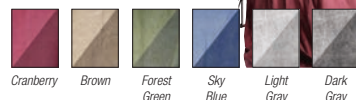

Washed Muslins – 10' x 12'

These two-sided muslin backgrounds are well-crafted and durable. Dyed and washed for subtle blended appearance.....**83.50**

- Brown #SABGRM1012BR, Light Gray #SABGRM1012LG, Cranberry #SABGRM1012C, Dark Gray #SABGRM1012DG, Forest Green #SABGRM1012FG, Sky Blue #SABGRM1012SB

Also available in 10' x 24'