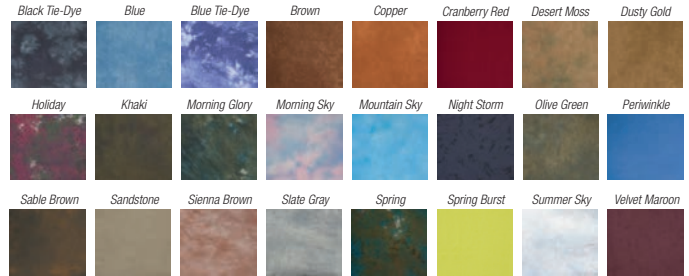

BACKDROP alley Muslins

All muslins are 100% cotton and come with a pole pocket on top and bottom with 5 grommet rings at the top.

- Air Brushed and Wash Muslin Backdrop**
- 10 x 12' - **67.05** 10 x 24' - **113.35**
- Blue Steel BAA12BLU BAA24BLU
- Cobblestone BAA12COB BAA24COB
- Moonlight BAA12MOO BAA24MOO
- Crush Muslin Background**
- 10 x 12' - **67.45** 10 x 24' - **117.95**
- Blue BABGCM1012BL BABGCM1024BL
- Brown BABGCM1012BR -
- Copper Crush BABGCM1012C -
- Dusty Gold BABGCM1012DG BABGCM1024DG
- Gray Mist BABGCM1012GM BABGCM1024GM
- Taupe BABGCM1012T BABGCM1024T
- Whitewash BABGCM1012WW BABGCM1024WW
- Hand Painted Muslin Backdrop - 10 x 12'**
- Seaside Blue (BABGHP1012SB)**DISC**
- Whale Gray (BABGHP1012WG)**78.75**
- 10 x 24'
- Gray Haze (BABGHP1024GH).....**114.75**
- Whale Gray (BABGHP1024WG)**114.75**
- Muslin Background**
- 10 x 24', Black (BABGTD1024B)**108.95**