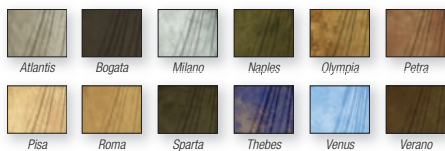

Worldwide Leader of Backgrounds & Photographic Products

Introducing an expanded line of vinyl backgrounds, lint free cloth backgrounds, canvas and muslin backgrounds, and various digital products to fulfill the current needs of both the professional and semiprofessional photographer.

Infinity

Hand Painted Muslin – 10' x 10'

Made with the highest quality material to ensure that you get the most professional and durable backgrounds available on the market today.....**99.95**

- Atlantis (SABGM1010A)
- Bogata (SABGM1010B)
- Milano (SABGM1010M)
- Olympia (SABGM1010O)
- Petra (SABGM1010P)
- Pisa (109.95)
- Roma (SABGM1010R)
- Venus (SABGM1010V)
- Verano (SABGM1010VO)