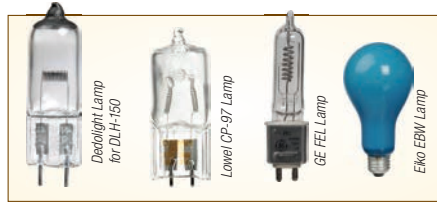

Chimera – Mogul Base

Mogul Base, 500w/120v (CHLM500L).....	44.00
Mogul Base, 1000w/120v (CHLM1000L).....	58.00
Mogul Base Lamp, 1000w/240v (CHLM1000LX).....	58.00
Adapter, Mogul base to medium base (CHRMMB).....	10.00
Mogul Base to 2-pin lamp adapter (CHRM2P).....	15.00

Dedolight

150w/24v (DEDL150).....	10.98	EHC (DELEHC).....	29.95
FEL (DELFE).....	Log-on	FKW (DELFKW).....	24.95

Eiko

25T8/DC (EI25T8DC).....	8.50	ESR (EIESR).....	6.49
64514 (EI64514).....	12.99	ESS (EIES).....	7.00
BAB-FG (EIBAFG).....	0.95	ETB (EIETB).....	9.79
BBA-LN (EIBBA).....	3.10	EXN (EIEXN).....	1.95
BCA (EIBCA).....	3.99	EYA (EIEYA).....	16.95
BTL (EIBTL).....	15.95	EYC (EIEYC).....	0.95
BTN (EIBTN).....	19.39	FCL (EIFCL).....	4.95
BTP (EIBTP).....	36.95	EVD (EIEVD).....	4.99
DDM (EIDDM).....	13.97	EXR (EIEXR).....	8.99
DJL (EIDL).....	63.00	EYB (EIEYB).....	6.35
DVY (EIDVY).....	14.95	FCL (EIFCL).....	5.95
DYS (EIDYS).....	6.95	FCB (EIFCB).....	11.95
EBV-LN (EIEBV).....	3.95	FTK (EIFTK).....	24.95
EBW (EIEBW).....	7.95	HPL (EIHPL575120V).....	29.95
ECA (EIECA).....	3.59	JC12V30WH20	
ECT (EIECT).....	4.99	(EJC12V30WH2).....	1.51
EHJ (EIEHJ).....	3.95	JCD (EJC12V20WH).....	1.95
ELH (EIELH).....	7.99	PH140 (EIPH140).....	3.95
ENX (EIENX).....	4.99	PH111A (EIPH111A).....	4.95
ENZ (EIENZ).....	19.00	PH212 (EIPH212).....	4.60

General Electric

CYX (GECYX).....	45.56	FEL (GEFEL).....	16.99
DYS (GEDYS).....	19.95	FEP (GEFEP).....	37.50
EBV (GEEBV).....	4.95	FHM (GEFHM).....	24.95
ECT (GEECT).....	4.99	FKJ (GEFKJ240).....	32.27
EGT (GEEGT).....	19.99	FKR (GEFKR).....	44.95
EHT (GEEHT).....	17.95	FKW (GEFKW).....	24.95
EKB (GEEKB).....	24.95	FRG (GEFRG).....	25.99
EMD (GEEMD).....	9.99	FRK (GEFRK).....	16.95
ESS (GEESS).....	10.38	FSL (GEFSL).....	29.95
FAD (GEFAD).....	16.99	GLA (GEGLA).....	19.99
FCM (GEFCM).....	8.62	R40 (GER40300120F).....	12.50
FDN (GEFDN).....	15.49