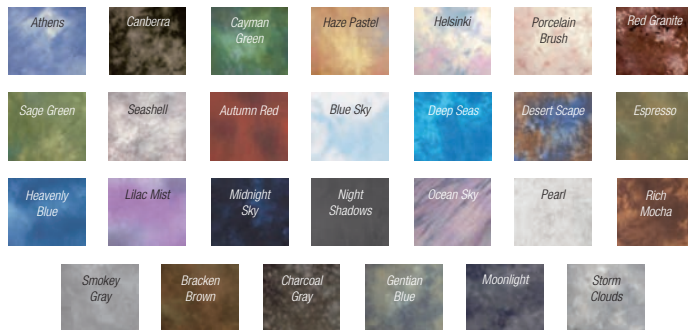

Masterpiece Washable Sheet & Muslin Collapsible Illuminator

Wrinkle-Resistant

9x10' Hi Key (WEBGC910HKW).....	69.90
9x10' Rich Black (WEBGC910RB).....	69.90
9x10' Gray (WEBGWR910NG).....	69.90
9x20' Chroma Key Green (WEBGC920GS).....	129.90
9x20' Hi Key (WEBGC920HKW).....	129.90
9x20' Rich Black (WEBGC920RB).....	129.90
9x20' Gray (WEBGWR920NG).....	129.90

Collapsible Muslin Background

3x4' Solid Gray (WEBG34SG).....	Log-on
5x6' Storm Clouds (WEBG6072SCC).....	115.00
6x7' Storm Clouds (WEBG67SC).....	165.00

Masterpiece Collapsible Reversible - 6x7'

Black/White (WEBGRWB67).....	219.90
Storm Clouds/Heather (WEBGRSCH67).....	249.90

Sheet Muslin Background - 10 x 12'

Black (WEBGB1012).....	109.90
Moonlight Cloudscape (WEBGMLC1012).....	109.90
Storm Clouds (WEBGSC1012).....	109.90
White (WEBGW1012).....	109.90
Bracken Brown (WEBGBB1012).....	109.90
Rich Mocha (WEBGWRM1012).....	Log-on
Desert Scape (WEBGWS1012).....	Log-on
10x24' White (WEBGW1024).....	189.90
10x24' Storm Clouds (WEBGSC1024).....	189.00
10x24' Smokey Gray (WEBGWSG1024).....	Log-on
10x24' Black (WEBGB1024).....	189.90

Digital Background - 9x10'

130 Green (WEBGD910GR).....	69.90

Scenic Backgrounds - 6x8'

Holiday Shimmer (WEBGS68HS).....	129.99
Moonlight (WEBGS68ML).....	129.99

Collapsible 2-in-1 Muslin - 5x6'

5x6' Black/White (WEBGIBW56).....	175.00
5x6' Costa Brava/Canberra (WEBGIBBC56).....	Log-on
6x7' Chroma Key/Blue Green (WEBGRCK67).....	249.90

X-Drop Kit - 5 x 7'

Mist (WE574K), Slate (WE575K), Quarry (WE576K), White (WE577K), Black (WE578K), Green Screen (WE579K).....	119.90

X-Drop Background Only - 5 x 7'

Mist (WE574), Slate (WE575), Quarry (WE576), White (WE577), Black (WE578), Neutral Gray (WE620), Green Screen (WE579), Kingsley (WEBDMV57K), Legion (WEBDMV57L), Onyx (WEBDMV57O) or Ornate (WEBDMV57OC).....	49.90

Modern Vintage Background - 9 x 12'

5501 Onyx (WEBGMV912O).....	89.90
5503 Regency (WEBGMV912R).....	89.90
5504 Ornate (WEBGMV912O).....	89.90
5506 Kingsley (WEBGMV912K).....	89.90
5507 Terracota (WEBGMV912TC).....	89.90
5508 Dorian (WEBGMV912D).....	89.90
5511 Legion (WEBGMV912L).....	89.90
5512 Chantilly (WEBGMV912C).....	89.90
5521 Vibe (WEBGMV912V).....	89.90
5523 Foxy (WEBGMV912F).....	89.90

BACKDROP alley Studio Stand with Muslin Kits

- Stand has aluminum components
- Muslin is 100% cotton
- Stand holds heavyweight Muslin
- Stand holds 9' paper
- Easy to use

10 x 12' Premium Muslin Kit

Black (BASS1012B).....	176.15
Chroma-Key Green (BASS1012CGN).....	158.53
White (BASS1012W).....	158.53
Black and White (BASS1012BW).....	213.55
Black, White & Green Chroma-Key #BASS1012BWCG.....	300.95

10 x 24' Premium Muslin Kit

Black (BASS1024B).....	189.17
Chroma-Key Green (BASS1024CGR).....	189.17
White (BASS1024W).....	189.52
Black & White (BASS1024BW).....	274.36
Black, White & Green (BASS1024BWCG).....	348.35

10 x 12' Reversible Premium Muslin Kit