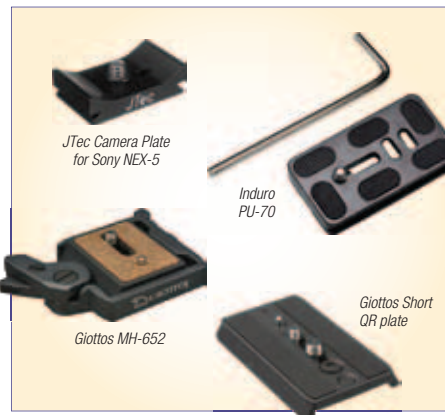

- 030-14 Hex with 1/4"-20 (MA03014) ... **Log-on**
- 030-38 Hex with 3/8" screw (MA03038) ... **Log-on**
- 130-14 Hex Flat Bottom (MA13014) ... **Log-on**
- 130-38 Hex Flat Bottom (MA13038) ... **Log-on**
- Rectangular QR plate with 1/4"-20 screw (MA200PL14) ... **Log-on**
- Rectangular QR plate with 3/8" screw (MA200PL38) ... **Log-on**
- 322RA QR adapter (MA322RA) ... **33.10**
- 501PL Sliding QR plate w/screws (1/4" & 3/8") (MA501PL) ... **24.95**
- Dove tail QR plate w/screw (1/4"-20) (MA384PL14) ... **Log-on**
- 357 Pro QR adapter with 357PL plate (MA357) ... **47.12**
- Architectural anti-twist QR (MA200PLARCH1) ... **Log-on**
- 625 (3296) RCO Hexagonal QR adapter set (MA625) ... **Log-on**
- 323 RC2 System QR Adapter with 200PL-14 (MA323) ... **Log-on**
- 410PL QR plate for RC4 QR (MA410PL) ... **Log-on**
- 785PL QR plate for Mod0 785B & SHB heads (MA785PL) ... **Log-on**
- Rapid connect adapter w/sliding mounting plate (MA577) ... **50.99**
- Low profile QR adapter with 410PL plate (MA394) ... **Log-on**
- **Miller** 313 Quick release adapter plate (MI313) ... **160.71**
- **Novoflex** 1.7" QR plate for Q-Base system (NOQPL1) ... **59.95**
- **Novoflex** Mini Connect Coupling 1/4" (NOCMC14) ... **30.99**
- **Oben** RP-10 Quick Release plate (OBRRP10) ... **12.99**
- **Oben** RP-20 Quick Release plate (OBRRP20) ... **12.99**
- **Oben** QR-10 Quick Release plate (OBQR10) ... **22.99**
- **Oben** QR-20 Quick Release plate (OBQR20) ... **23.99**
- **Oben** QR-30 Quick Release plate (OBQR30) ... **24.99**
- **Pearstone** QR plate for VT-2500B (PEQRVT2500) ... **14.95**
- **Photo Clam** Universal camera plate (PHPC59UP3) ... **27.50**
- **Slik** QR plate for AF2100 pistol grip head (SLQRP112A) ... **Log-on**
- **Slik** DQ-20 Compact QR adapter set, large (SLQRAL) ... **29.95**
- **Slik** Quick release plate (SLQRP780DX) ... **Log-on**
- **Slik** Quick release plate for DQ-10 adapter, SHB-100 DQ and SHB-120 DQ heads (SLQRPDQ10) ... **12.95**