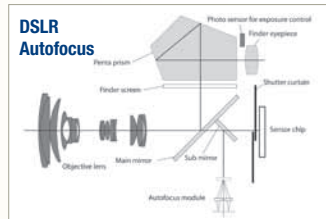

Mirrorless DSLRs

The difference between Mirrorless and 'normal' or true DSLR? Basically, mirrorless SLRs are smaller and lighter. By eliminating the mirror, and sometimes the entire viewfinder, mirrorless DSLRs are closer in size and weight to compact cameras (without the lens). This makes them more portable and draw less attention to you when shooting. True DSLRs include an optical viewfinder that uses mirrors to reflect light from the lens to the viewfinder (this reflective system is called a pentaprism).

The benefit of an optical viewfinder is that you see exactly what the lens sees. If the image is out of focus, you'll see it in the viewfinder. The optical viewfinder also lets you track moving subjects, snapping pictures as you go. This is why normal DSLRs are the only choice for action and sports photographers. By contrast, mirrorless DSLRs have electronic viewfinders and some have no viewfinder at all: the only way to compose pictures is by using the LCD screen on the back of the camera.