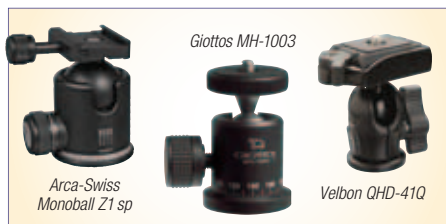

BALL HEADS

3 Legged Thing®

AirHed 1 Magnesium Alloy Ball Head (Black) (3LTAH1BK)	132.00
AirHed 1 Magnesium Alloy Ball Head (Blue) (3LTAH1BL)	132.00
BARSKA Compact ballhead with QR plate (BAAF11602)	24.99
BARSKA Pistol grip tripod head with QR plate (BAAF11604)	34.99
Davis & Sanford 3-way photo/video fluid head (DAFZ10)	74.95
Joby Ballhead for Gorillapod SLR-ZOOM (JOBH101EN)	Log-on
Joby Ballhead X (Black) (JOBH201EN)	Log-on
Sirui G-10 Ball Head (SIBSRG10)	94.95
Sirui K-10x Ball Head (SIBSRK10)	117.95
Sirui K-20x Ball Head (SIBSRK20)	129.95
Sirui K-30x Ball Head (SIBSRK30)	141.95
Sunwayfoto DB-44DDH Ball Head (SUDB44DDH)	299.00
Sunwayfoto DB-52DDH Ball Head (SUDB52DDH)	360.00
Swarovski DH 101 Tripod Head (SWDH101TH)	349.00

GP ballhead (ACGPBQRD)	399.95
GP with lever clamp (ACGPLC)	429.95
GP-s with Gimbal (ACGPSBQRD)	399.95
GP-s with lever clamp (ACGPSLQ)	429.95
GV2 with Gimbal, quick release and pin (ACGV2BHQDRDP)	349.95
GV2 with quick release clamp (ACGV2BHQRLD)	349.95
GV2 with lever clamp (ACGV2LC)	399.95
Ultimate with quick release (ACUBHQKRL)	289.95
Ultimate with QR and detent pin (ACUBHQKRLDP)	299.95
Long Lens Head (ACLLH)	329.95

ARCA
SWISS

C1 Cube geared head with quick release (ARC1CQ)	1699.99
Monoball P0 with panning system (ARMP0PS)	228.95
Monoball P0 with panning system and QR (ARMP0PSS)	299.00

Monoball Z1 sp (Single Pan)

Single pan with Arca style QR (ARZ1)	388.99
Single pan with Flip-Lock QR (ARZ1SPQSPFL)	409.95
Single pan with 1/4"-20 Screw (ARZ1SP.25)	367.00
Single pan with 3/8" Screw (ARZ1SP.375)	367.00

Monoball Z1 dp (Double Pan)

Double pan with Arca style QR (ARZ1DPQSP)	539.95
Double pan with Flip-Lock QR (ARZ1DPQSPFL)	548.00

BENRO

B0 Double Action with quick release (BEB0Q)	141.00
B1 Double Action with quick release (BEB1Q)	166.00
B2 Double Action with quick release (BEB2)	192.00
B3 Double Action with quick release (BEB3)	217.00
BH00 with quick release (BEBH00)	38.00
BH0 with quick release (BEBH0)	47.00
BH1 with quick release (BEBH1)	60.00
BH2 with quick release (BEBH2)	72.00

CULLMANN

CB2.7 Mini Ballhead supports 2.2 lbs (CUMBHC27)	29.95

CB Gimbal Tripod Head with quick release (CUCBGB)	579.95

FLM

Compact Ballhead supports 6.5 lbs (FLBHC)	21.95
Centerball 24 supports 11 lbs (FLCB24)	44.50