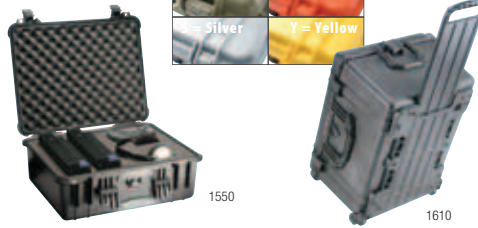

Small (Red) (VOSJSR)..... **27.50** Small (Yellow) (VOSJSY)..... **27.50**

Large (Black) (VOSJLB)..... **29.95**

800-947-7785 | 212-444-6635

Waterproof Hard Cases

- Watertight, crushproof, and dust proof • O-ring seal
- Open cell core with solid wall design - strong, light weight
- Automatic pressure equalization valve
- Easy open double throw latches
- Stainless steel hardware and padlock protectors