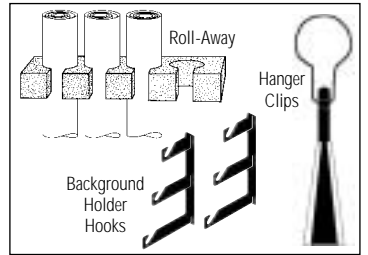

To see the actual design and color of any Background see page 750