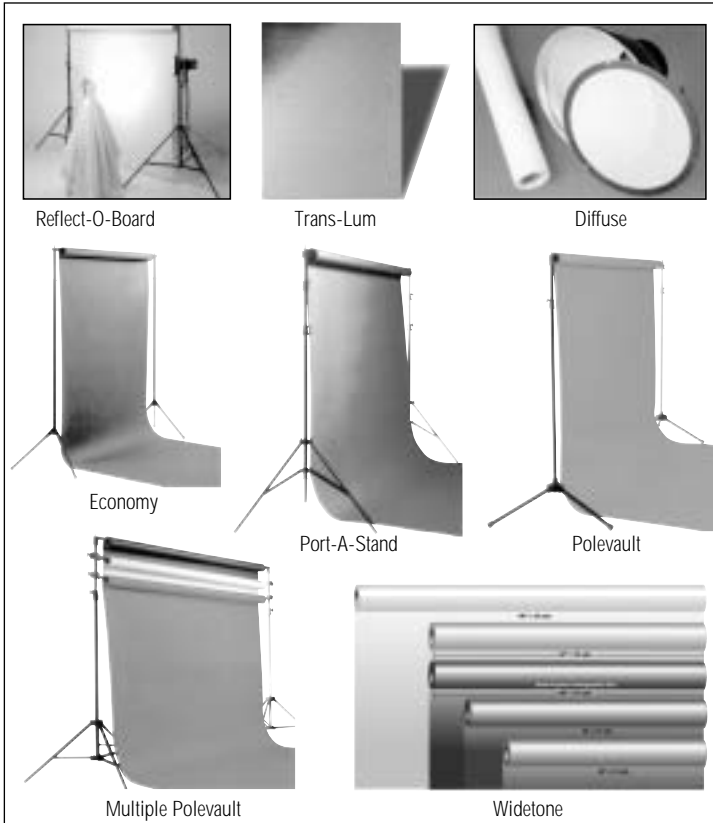

BACKGROUND STANDS

Port-A-Stand with Carrying Bag (62037)
A versatile, yet compact metal portable background stand. Matte black finish. Stand opens to 9'5" wide, 8'10" high and collapses to 44" for ease of carrying. The vertical uprights can be used as light stands for a completely versatile all-in-one system. Comes complete with a bag. The perfect background stand for location. Weighs 12 lbs. Accommodates 53" x 12 yds. or 107" x 12 yds. rolls of paper or fabric background.
Item # SABGSPAS.....**94.95**

Economy Background Stand (60099)
Economy background stand is ideal for the student or part time photographer. Holds 53" or 107" widetone seamless. Matte Black Finish.
Item # SABGSE.....**56.95**

Polevault® Background Stand (60115)
A freestanding portable background support stand made from 7/8" and 1" tubular steel. Professional locking collar for easy adjustment from 4'3" to 8'6" in height and 60" to 115" in width. Only 14 lbs. and requires no tools for assembly. This three-piece unit is ideal for supporting 53" or 107" background paper, quilts, drapes, display panels, etc.
Item # SABGSPV.....**89.95**

Multiple Polevault® Background Stand (63151)
An exceptionally strong, yet lightweight stand that can support either 3 rolls of 107" background paper or 1 roll of 140" background paper. Expands from 5'3" to 9'7" high and from 60" to 152" wide. Weighs 15 lbs. No tools required.
Item # SABGSMPV.....**199.95**