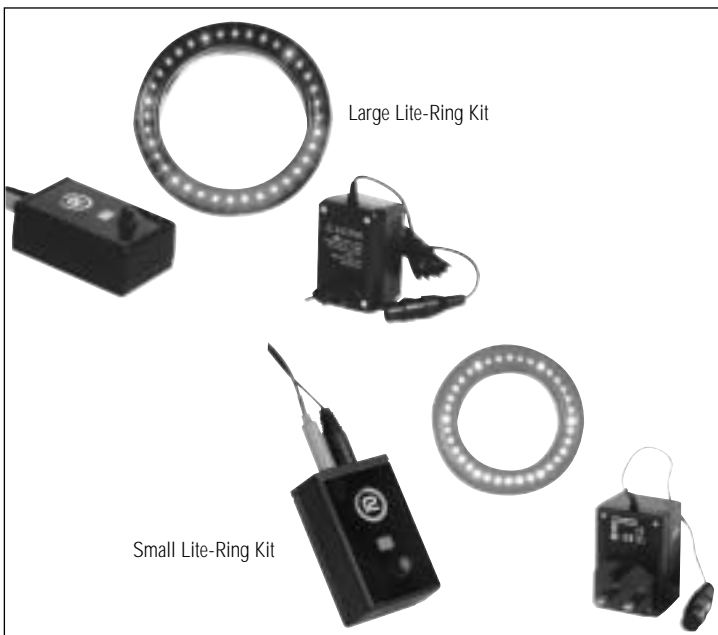

Maneuverability - Traditional chroma key often requires that you relight the background for each camera set up. With the LiteRing attached to the camera you can move from 90 degrees head on, to approximately 10 degrees from horizontal only requiring a slight adjustment on the LiteRing Controller to effect a key.

Distances - Ideal shooting distances depend on a number of variables including levels of ambient light, choice of keying applications, camera quality and filming formats. As a rule the subject should be further than 2-3m (8') from the camera to avoid a blue or green cast of light. Maximum distance rises up to approximately 20m (60').

SPECIFICATIONS

Power source: Output 12V via an AC adapter f/UK, Europe and US.

Camera lens dimensions:

Small: 44.5mm-74.9mm

Large: 60.3mm-115.8mm

Kits Include: Lite-Ring, Controller and Power Supply.

Light Intensity:

Blue LiteRing: 47 candela

Green LiteRing: 158 candela

LiteRing Blue - Small (RM3201)
Item # RELRSB **495.00**

LiteRing Green - Small (RM3211)
Item # RELRSG **495.00**

LiteRing Blue Kit - Small (RM3201USK)
Item # RELRSBK **840.00**

LiteRing Green Kit - Small (RM3211USK)
Item # RELRSGK **840.00**

LiteRing Blue - Large (RM3202)
Item # RELRLB **495.00**

LiteRing Green - Large (RM3212)
Item # RELRLG **495.00**

LiteRing Blue Kit - Large (RM3202USK)
Item # RELRLBK **840.00**

LiteRing Green Kit - Large (RM3212USK)
Item # RELRLGK **840.00**