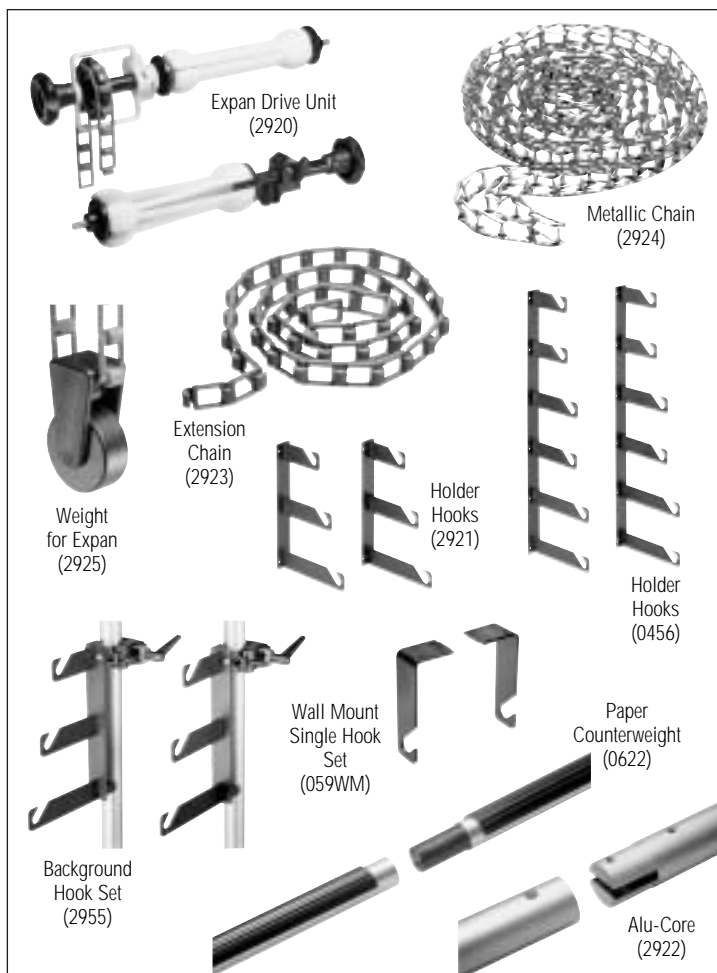

BACKGROUND PAPER SUPPORTS

EXPAN BACKGROUND SYSTEM

Expan Drive Unit

The heart of the system is the Expan drive set, incorporating two expandable core units. One side has a large toothed gear to which a nylon link chain affixes, permitting convenient raising and lowering of the background paper roll. The other side has an adjustable tension drag. To accommodate cored paper rolls in any length, all you do is insert the Expans at both ends, tighten up until they're snug and mount the entire assembly on your background holder hooks.

Expan Drive Unit, Black (2920B)
Item # BO2920B.....48.95

Expan Drive Unit, Grey (2920G)
Item # BO2920G.....48.95

Expan Drive Unit, Red (2920R)
Item # BO2920R.....48.95

Complete Autopole Expan System (2960)

The system consists of a set of AutoPoles (2950), Background Holder Hook Set (2955) and 3 Expan drives (2920).
Item # BO2960.....339.95

Complete Autopole Expan System (2961)

Same as above with black anodized finish AutoPoles.
Item # BO2960B.....354.95

Extension Expan Chain (2923)
39" extra length of plastic chain for Expan 2920.
Item # BO2923.....11.95

Metal Chain for Expan (2924)
Replaces the standard nylon chain for heavy backdrops.
Item # BO2924.....34.95

Wall Mount Single Hook Set (059WM)
For 1 Expan 2920, with screw set.
Item # BO059WM.....19.95

Weight for Expan (2925)
Helps keep the Expan nylon chain straight.
Item # BO2925.....7.95

Alu-Core

The Alu-Core allows you to use the Expan system with uncored background paper. It consists of two aluminum sections which interlock by means of a joining casting. The Expans are inserted into the Alu-Core and provide a core for uncored background paper.

Alu-Core 107" (272cm) (2922)
Item # BO2922.....41.95

Alu-Core 144" (366cm) (2928)
Item # BO2928.....52.95

Background Hook Set (2955)
Consists of two 2921 Cast Hooks mounted on Super Clamps, ready to mount on Auto Poles.
Item # BO2955.....74.95

Background Holder Hooks (2921)

Set of 2 sturdy, heavy gauge hooks, will accommodate up to 3 Expan units. These are drilled with clearance holes for #10 screws for mounting directly to your wall.
Item # BO2921.....34.95

Background Holder Hooks (0456)
Set of 2 brackets for 6 Expan sets. To be wall mounted with supplied screws.
Item # BO0456.....56.95

Background Paper Counterweight (0622)
Two sections with plastic clip to hold paper. Length 108.3" (275cm).
Item # BO2927.....31.95

LIGHTING Q&A

What's the best lighting to use for fashion-type portraits?

Some of the best fashion shots are runaway work, where I've used one on-camera flash and shot as the models come by, moving to music. These shots are fantastic. Often there's a stage behind them, which makes a great background. Fashion is clothing, movement and good-looking people. In some magazines, art directors pose people as if they were in 1930's Hollywood movies—draped against pillars, using strong lighting with shadows falling behind them. The image is one of total elegance. Strobes are ideal for showing the movement of the person and the clothes. Men's fashion usually doesn't involve movement—the models are usually standing still, leaning against a doorway or wall. In recent years a more casual look in fashion photography for men has been introduced. It is easiest to use outdoor lighting for fashion. Try having your model come up a stairway in bright sunlight, which shows the clothes well. Just turn the face away from the bright sunlight. The fashion look, in portraiture, or for straight fashion work, means you use the mood the outfit dictates. If a man is wearing a tweed jacket and an open-collared shirt, make sure he is photographed in a comfortable situation. If he's in a tuxedo, the situation is more formal. Clothing can determine a lighting setup—how dramatic it should be and how dominant.

Copy excerpted with permission of Amphoto Books © 1995 by John Hart 50 Portrait Lighting Techniques.