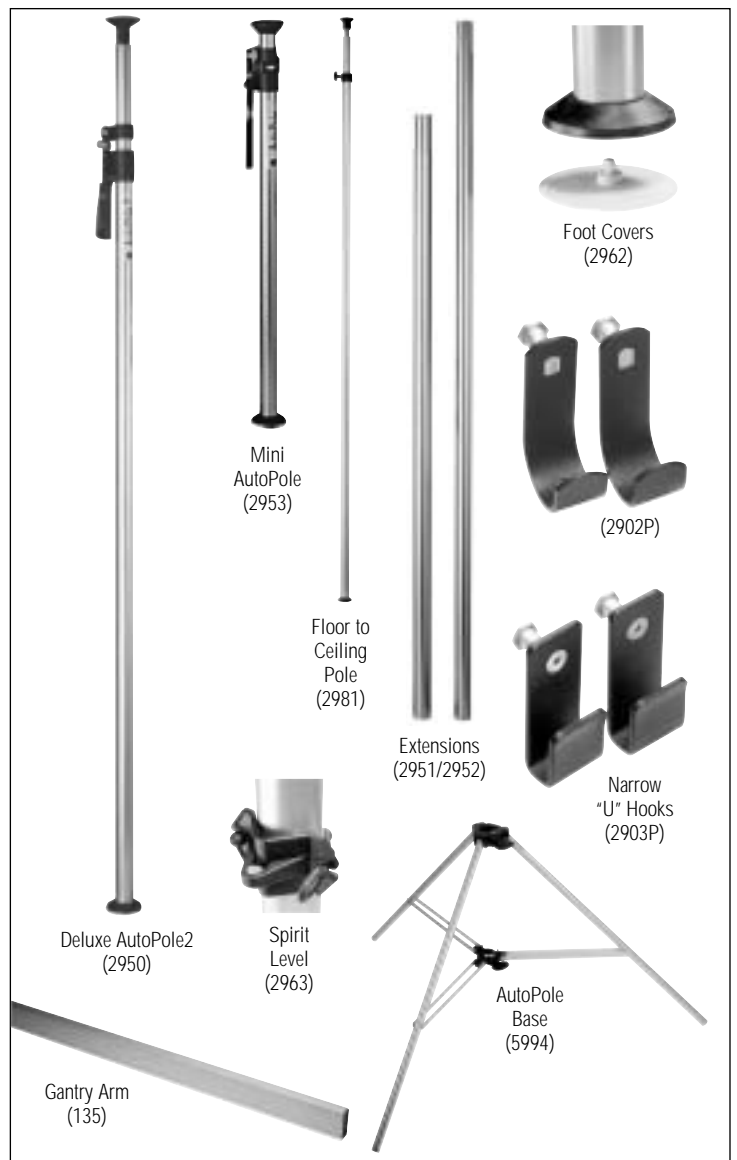

Extension 59" (150cm) (2957)
Same as above in black anodized.
Item # BO2957.....59.95

Extension 79" (201cm) (2952)
Item # BO2952.....61.95

Extension 79" (201cm) (2958)
Same as above in black anodized.
Item # BO2958.....64.95

Base for AutoPoles (5994)
When you are on the go, this set weighs 4.2 lbs. (1.9kg) and is designed to support AutoPoles, when either the ceiling is too high or when you want your backgrounds to be free standing.
Item # BO5994.....84.95

Base for AutoPoles (5994B)
Same as above in black anodized.
Item # BO5994B.....89.95

Autopole Spirit Level (2963)
Lets you make sure your AutoPoles are aligned correctly.
Item # BO2963.....5.95

Telescoping Crossbar (2983)
If you need just one background, this 3-section crossbar will attach to any two Bogen light stands (5/8" tip) and expands from 44" (112cm) to 9' (2.7m). Ideal for location shooting.
Item # BO2983.....51.95

Autopole Foot Cover (2962)
Set of four protective foot covers for use with autopoles and Autopole2.
Item # BO2962.....4.50

"U" Hooks (2902P)
Set of two "U" Hooks cross bar holder. Plugs into Super Clamp 2915 socket.
Item # BO2902P.....10.95

Gantry Arm (135)
For mounting lighting fixtures. Measures 78 3/4" x 3/8" x 9/16". Mounts with Narrow U-Hooks.
Item # BO135.....19.95

Narrow "U" Hooks (2903P)
Set of two narrow "U" Hooks cross bar holder. Plugs into Super Clamp 2915.
Item # BO2903P.....8.95