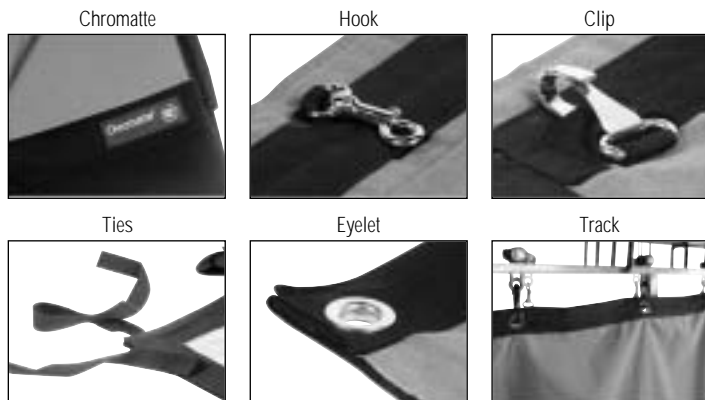

Saves money - Time saved, space saved, lighting saved, heat saved, fewer retakes means money saved.

Chromatte 8x8' Curtain (RM1201)
Item # **RE88CC** **1595.00**

Chromatte 16x12' Curtain (RM1203)
Item # **RE1612CC** **4795.00**

Accessible - Chroma key production has historically been an expensive process available to larger productions with bigger budgets. Chromatte solutions now offer high production value to anyone wanting to use chroma key special effects.

Creativity - The camera is free to move as keying is possible at acute angles without needing to relight the background. Great results can be achieved in never before seen 'low light' situations allowing for greater creative control when shooting a scene.

Chromatte Curtains - Chromatte is supplied in three standard size curtains. Ideal for use when filming in a dedicated production environment, they do not need to be fixed or flat but can be pulled back or in to place just like a conventional curtain. Chromatte Curtains are backed with black light-proof wool serge and hemmed with eyelets across the top for easy hanging from studio tracking or a curtain rail.

Chromatte 12x10' Curtain (RM1202)
Item # **RE1210CC** **2995.00**